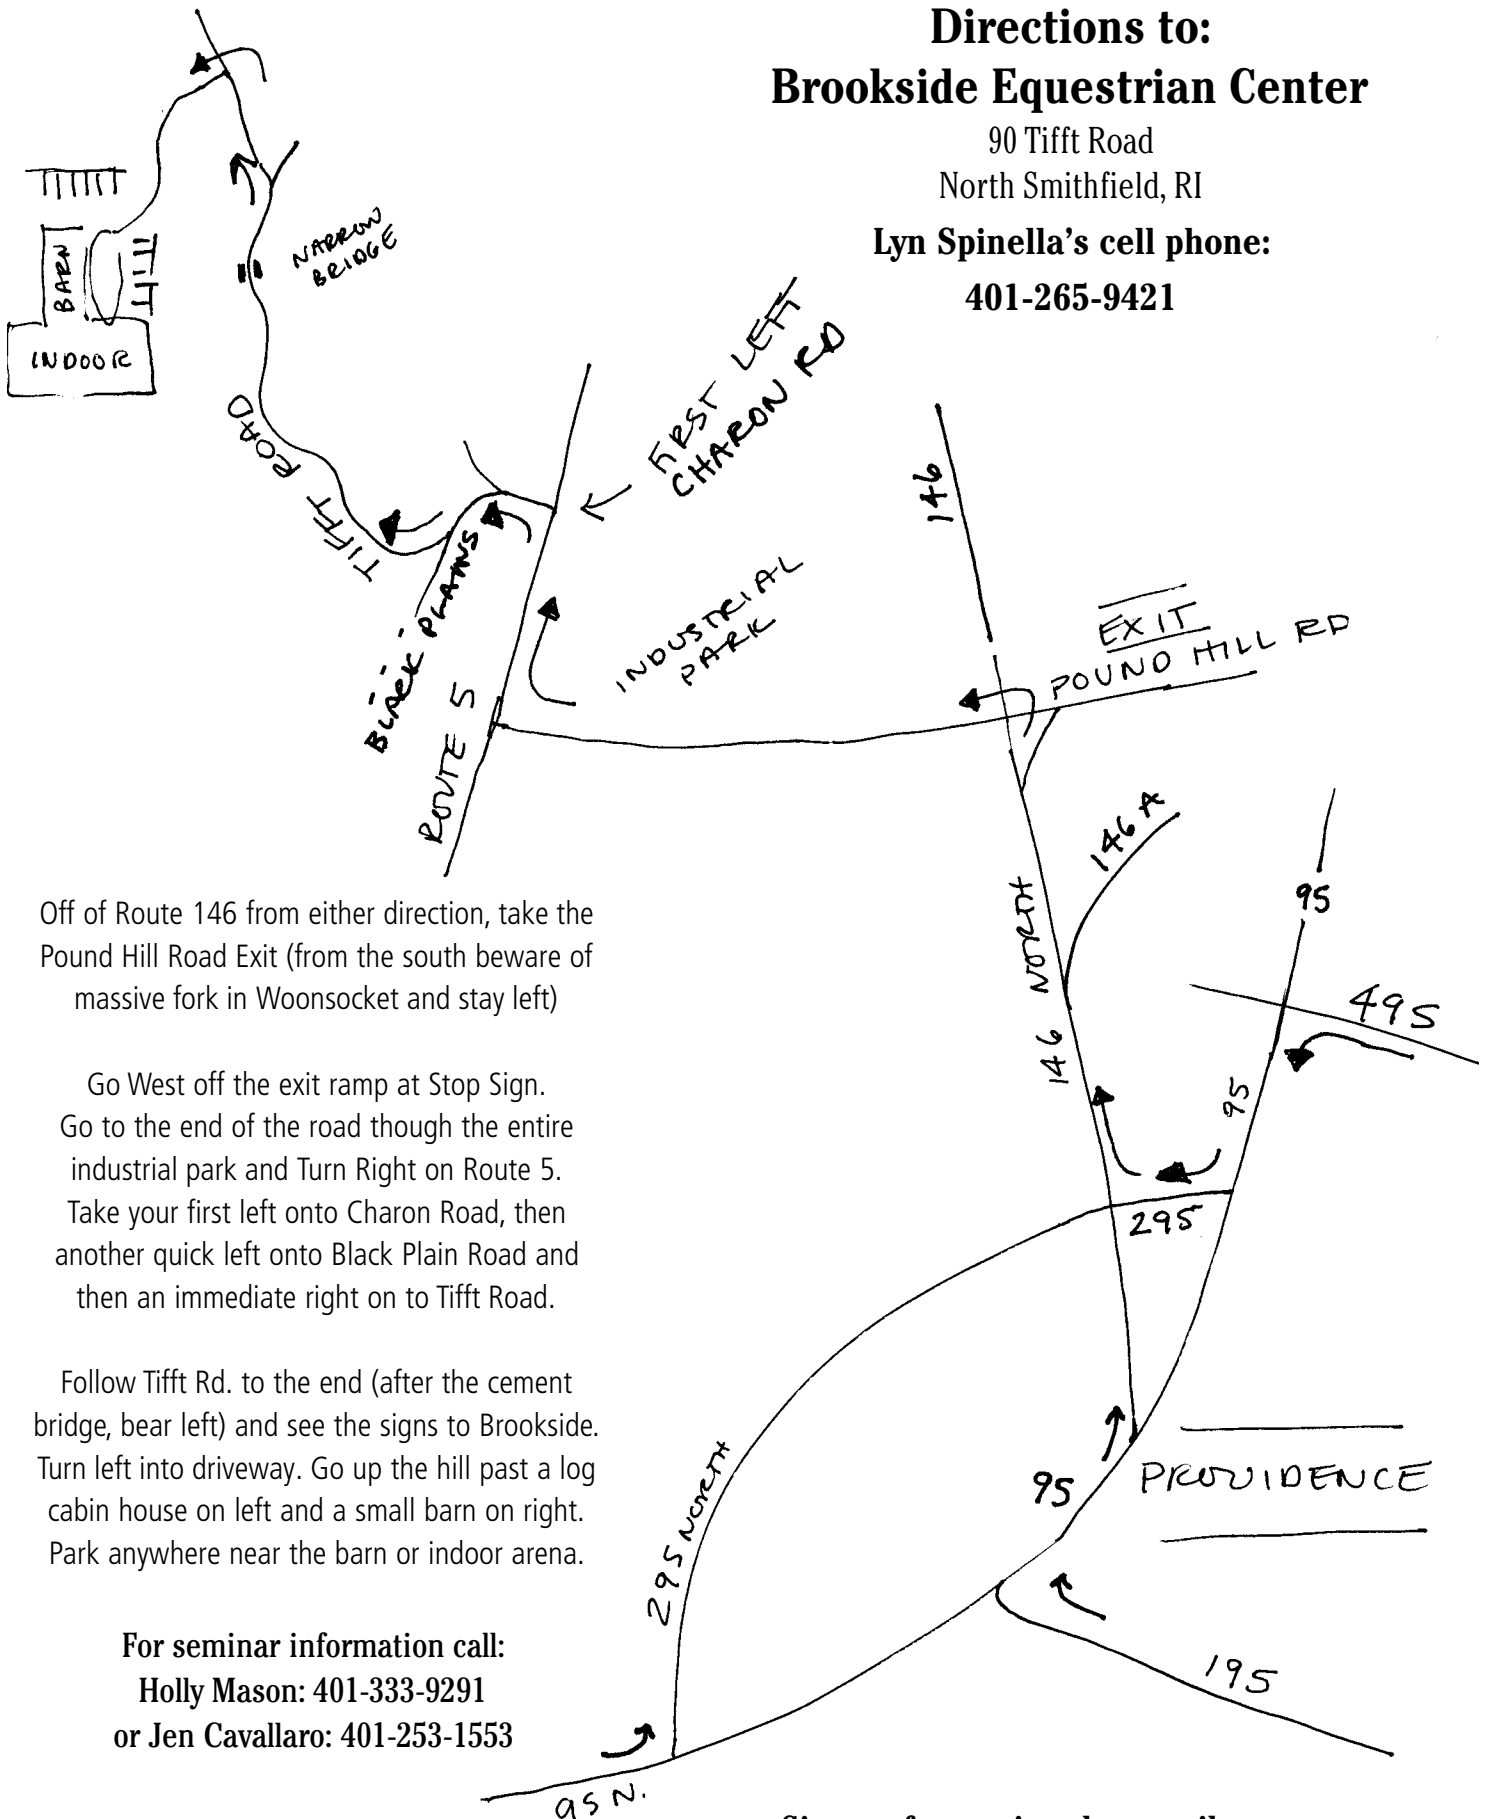

# Directions to: Brookside Equestrian Center

90 Tifft Road  
North Smithfield, RI

Lyn Spinella's cell phone:  
401-265-9421

Off of Route 146 from either direction, take the Pound Hill Road Exit (from the south beware of massive fork in Woonsocket and stay left)

Go West off the exit ramp at Stop Sign.  
Go to the end of the road through the entire industrial park and Turn Right on Route 5.  
Take your first left onto Charon Road, then another quick left onto Black Plain Road and then an immediate right on to Tifft Road.

Follow Tifft Rd. to the end (after the cement bridge, bear left) and see the signs to Brookside. Turn left into driveway. Go up the hill past a log cabin house on left and a small barn on right. Park anywhere near the barn or indoor arena.